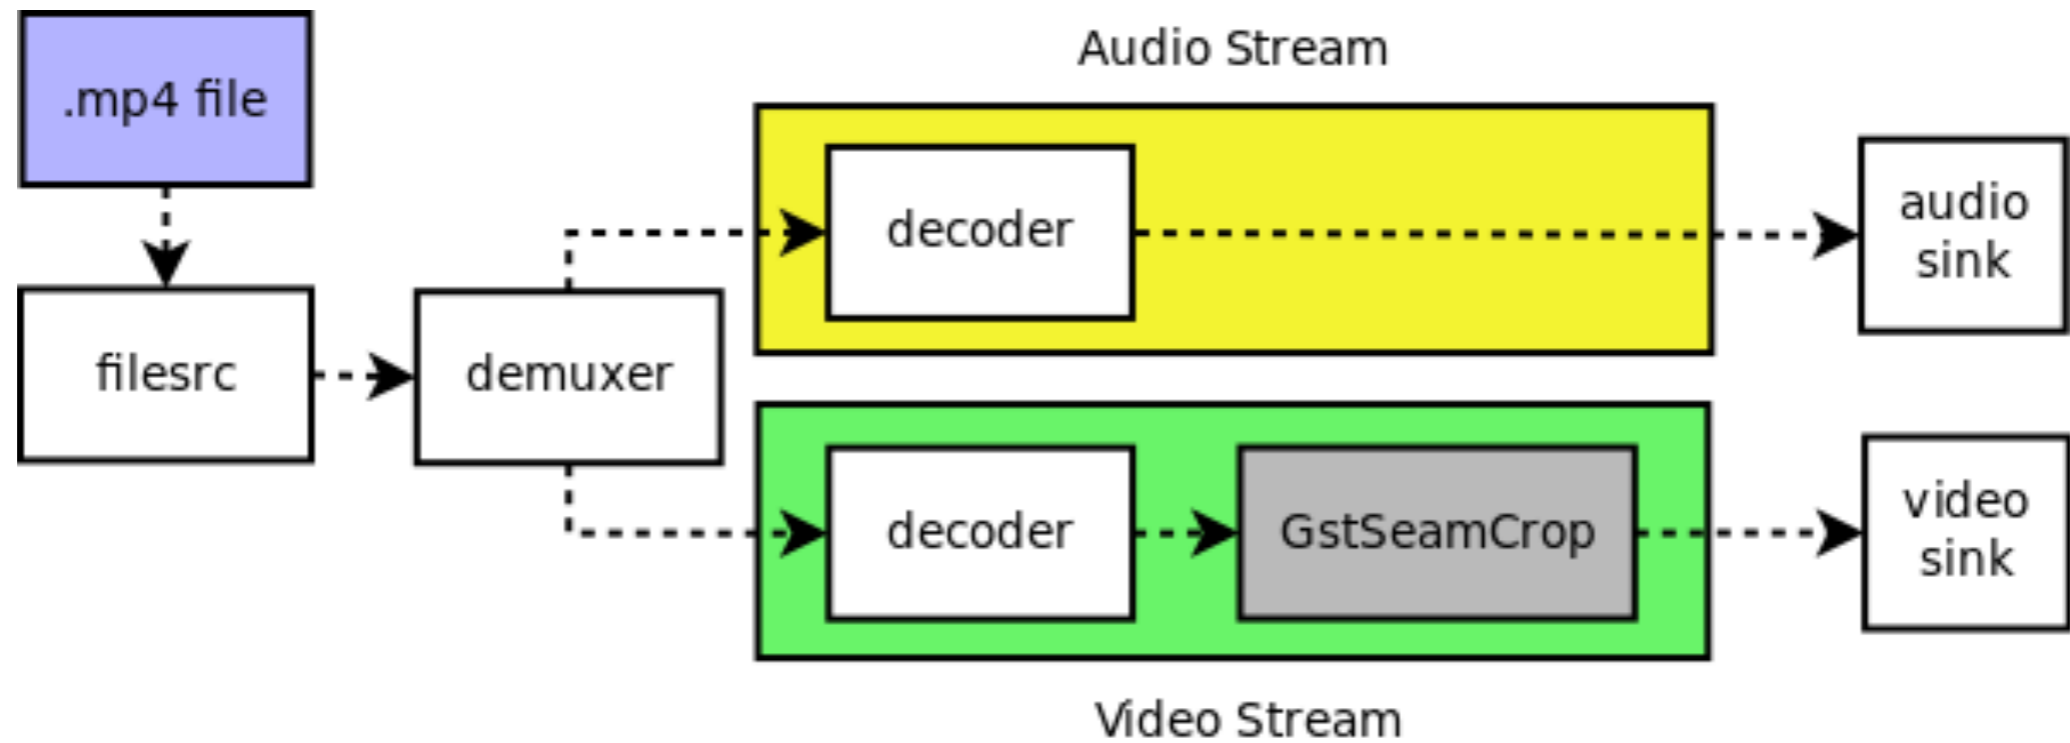

GstSeamCrop

Real-time video retargeting in Nvidia GPU

<https://github.com/HaakonRav/GstSeamCrop>

Haakon Wilhelm Ravik's Master Thesis
at the University of Oslo

GstSeamCrop

<https://github.com/HaakonRav/GstSeamCrop>

Seam Crop

<https://github.com/HaakonRav/GstSeamCrop>

Seam Crop

<https://github.com/HaakonRav/GstSeamCrop>

GstSeamCrop Internals

<https://github.com/HaakonRav/GstSeamCrop>

Questions?

Email: francisv@ifi.uio.no