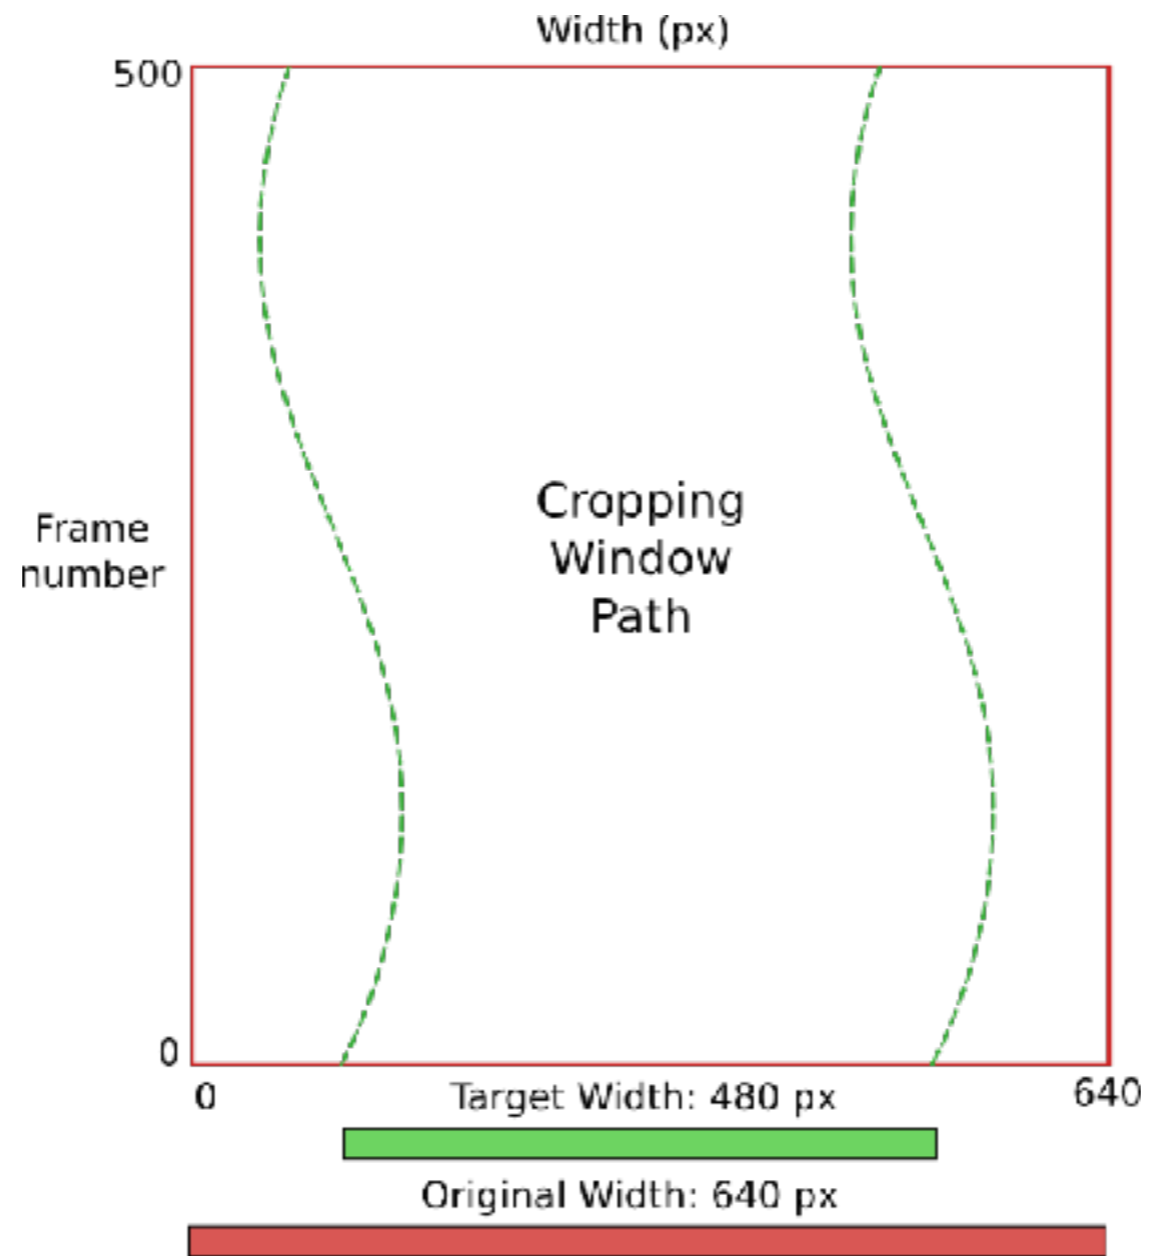

Seam Crop

<https://github.com/HaakonRav/GstSeamCrop>