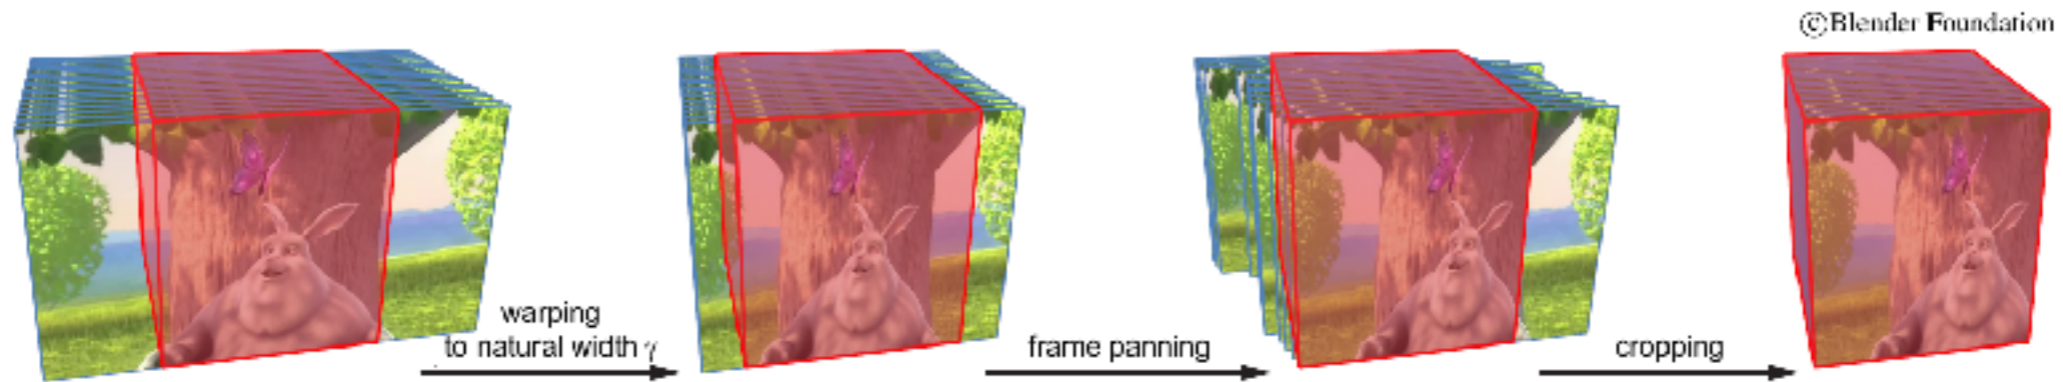

GstSeamCrop

Real-time video retargeting in Nvidia GPU

<https://github.com/HaakonRav/GstSeamCrop>

Haakon Wilhelm Ravik's Master Thesis
at the University of Oslo

GstSeamCrop

<https://github.com/HaakonRav/GstSeamCrop>

Seam Crop

<https://github.com/HaakonRav/GstSeamCrop>

Seam Crop

<https://github.com/HaakonRav/GstSeamCrop>

GstSeamCrop Internals

<https://github.com/HaakonRav/GstSeamCrop>

Questions?

Email: francisv@ifi.uio.no