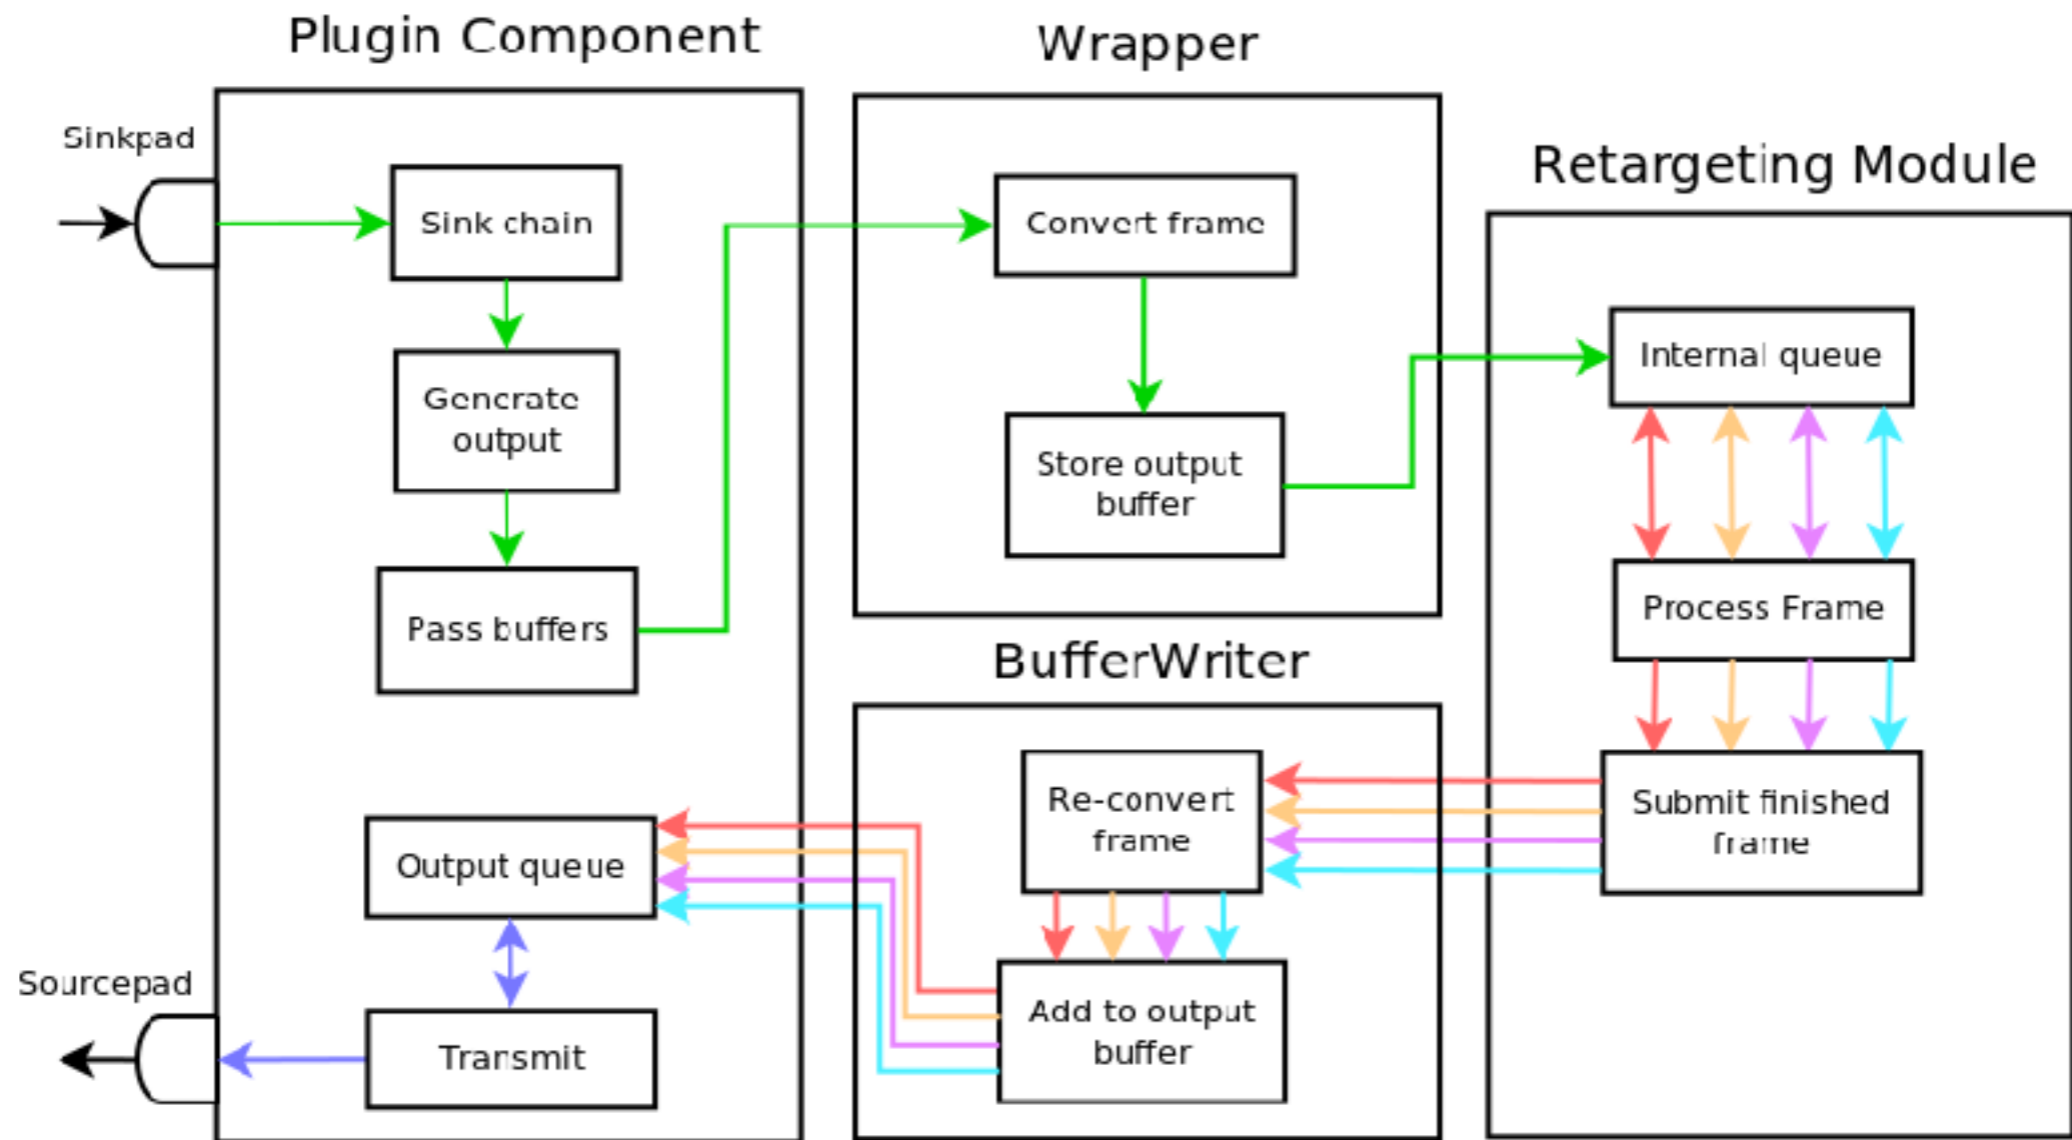

GstSeamCrop

Real-time video retargeting in Nvidia GPU

<https://github.com/HaakonRav/GstSeamCrop>

Haakon Wilhelm Ravik's Master Thesis
at the University of Oslo

GstSeamCrop

<https://github.com/HaakonRav/GstSeamCrop>

Seam Crop

<https://github.com/HaakonRav/GstSeamCrop>

Seam Crop

<https://github.com/HaakonRav/GstSeamCrop>

GstSeamCrop Internals

<https://github.com/HaakonRav/GstSeamCrop>

Questions?

Email: francisv@ifi.uio.no