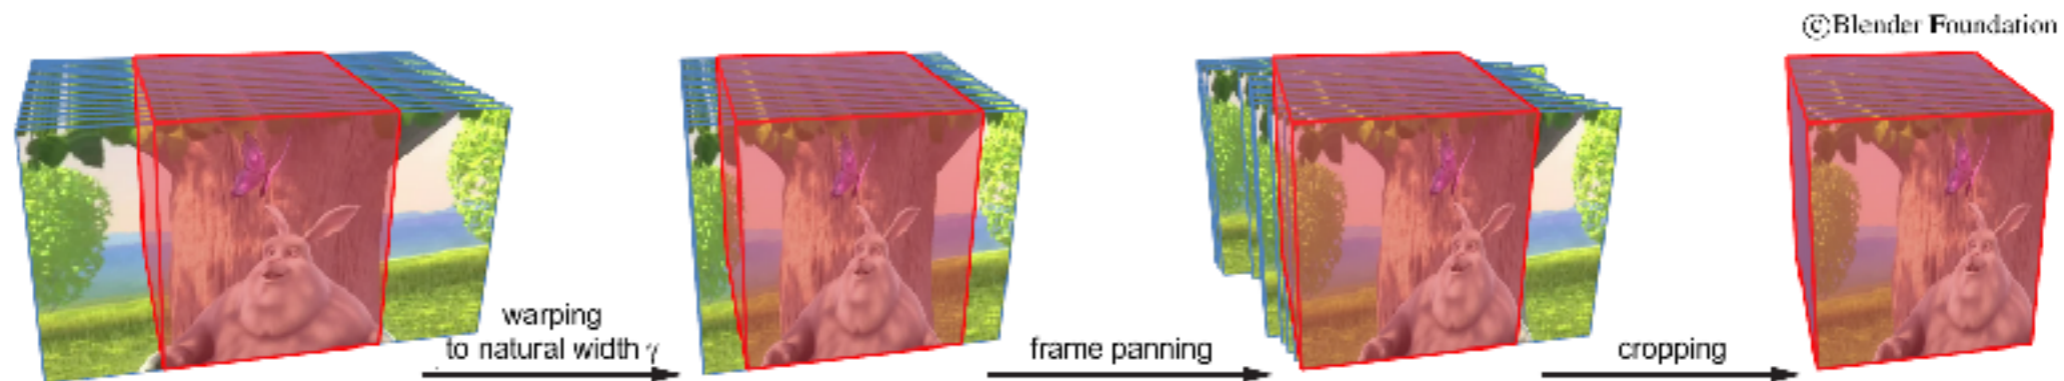

GstSeamCrop

Real-time video retargeting in Nvidia GPU

<https://github.com/HaakonRav/GstSeamCrop>

Haakon Wilhelm Ravik's Master Thesis
at the University of Oslo

GstSeamCrop

<https://github.com/HaakonRav/GstSeamCrop>